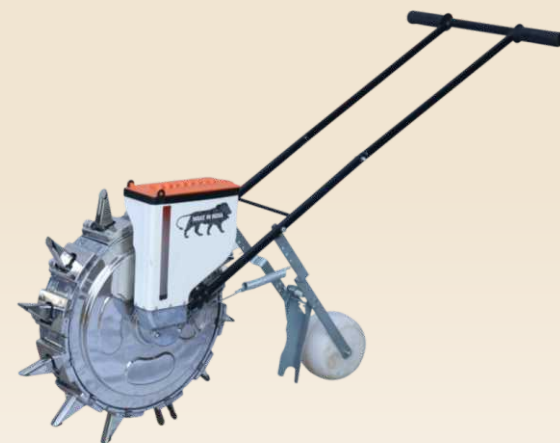

## DAE - 12 Teeth Manual Seeder (Hand Push Dibbler)

for Orders, Suggestions or Complaints.  
We would be happy to hear from you  
You can also find us online on  
[www.dhartiagro.net](http://www.dhartiagro.net)

**Contact : +91 70462 52220**

Since 1995

**Dharti**  
Agro Engineering

MODEL	DAE - 12 Teeth Manual Seeder (Hand Push Dibbler)
<b>Descriptions</b>	<ul style="list-style-type: none"> <li>▶ This hand-operated portable seeder machine can be used in large and small agriculture fields sowing seeds.</li> <li>▶ The machine can complete its sowing in one operation and maintain an equal distance between seeds, which helps the seed germinate faster and healthier.</li> <li>▶ The antique manual seeder is very lightweight and easy to operate.</li> <li>▶ It can mainly be used for planting Maize, ground nuts, beans, peanuts,cotton, sunflower seeds, etc.</li> </ul>
<b>Product Type</b>	Manual Seed Drill
<b>Brand</b>	Dharti Agro
<b>Function</b>	Planting
<b>Teeth material</b>	Stainless steel
<b>Soil Topography</b>	Plain, mountainous land, hill, etc.
<b>Hole Seeding Rate</b>	1-2
<b>Seeding Depth</b>	2 - 2.5 inches
<b>Seed Space</b>	5.5, 6.5, 7, 8, 11, 16, 22, 32 Inch (adjustable)
<b>Number of teeth</b>	12 in fitting (adjustable)
<b>Seed Box Capacity</b>	3 Litre Approx.
<b>Suitable Seeds</b>	Peanut, Maize, Soya bean, Gram, Cotton, Castor, Pigeon Pea, Peas.